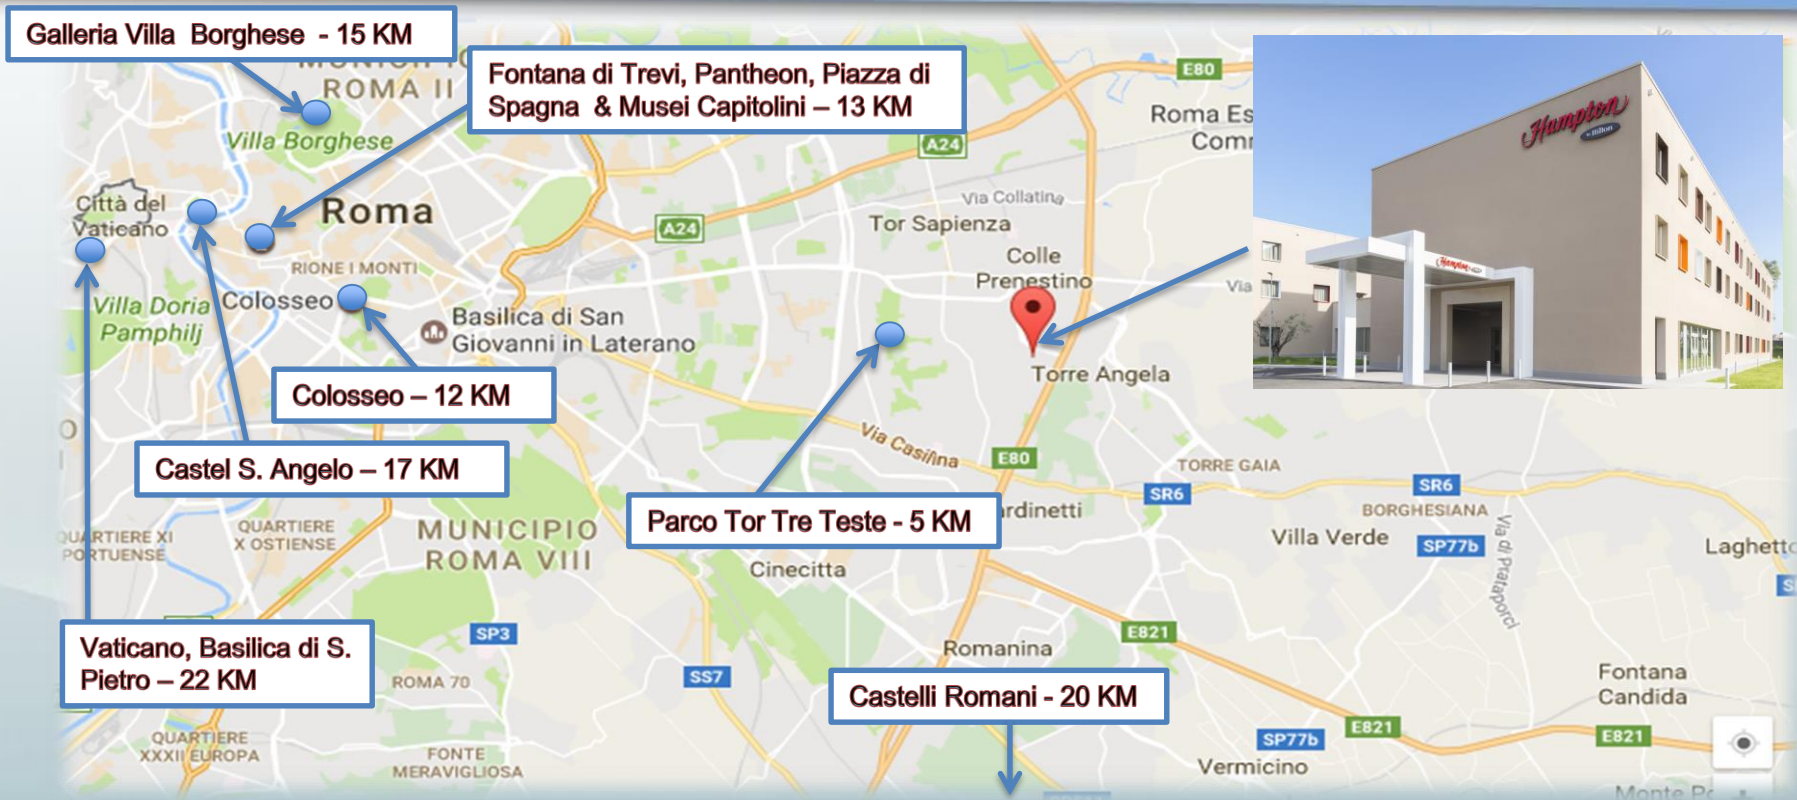

Hampton by Hilton Rome East

Attrazioni turistiche